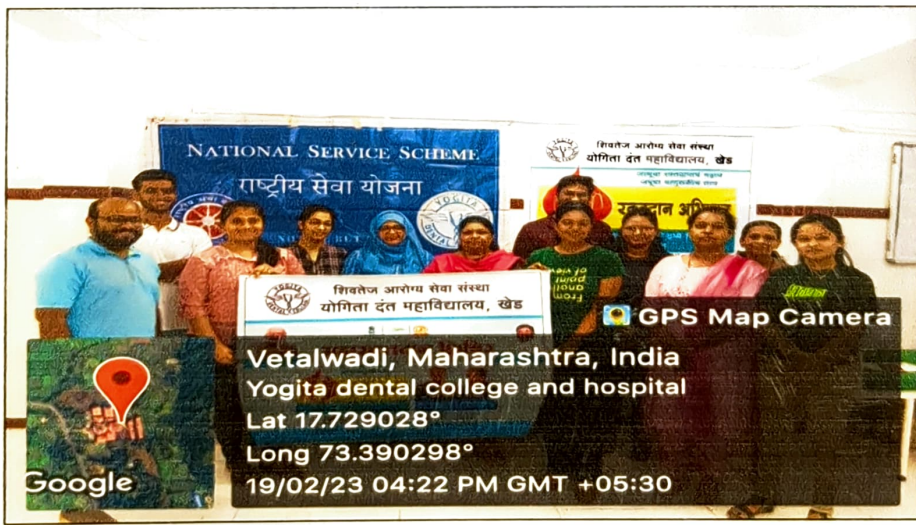

SHIVTEJ AROGYA SEVA SANSTHA'S

YOGITA DENTAL COLLEGE AND HOSPITAL

(Recognized by Dental Council of India, New Delhi & Affiliated to Maharashtra University of Health Science, Nashik)

LEARNING IN THE HUMANITIES