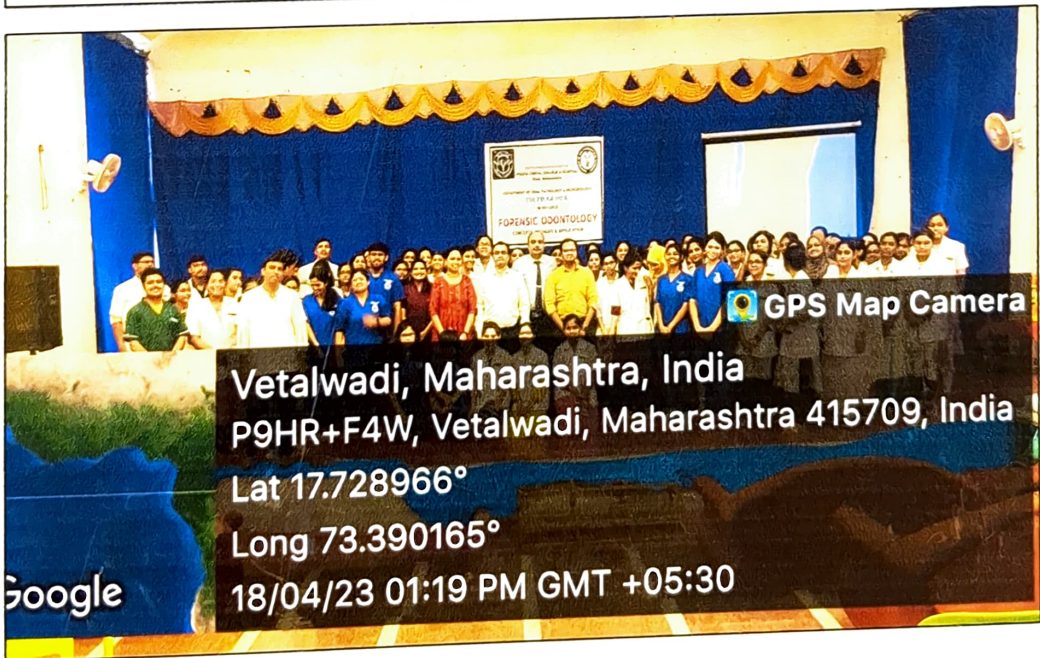

YOGITA DENTAL COLLEGE AND HOSPITAL

(Recognized by Dental Council of India, New Delhi & Affiliated to Maharashtra University of Health Science, Nashik)

CDE Program on "Forensic Odontology"

SHIVTEJ AROGYA SEVA SANSTHA'S